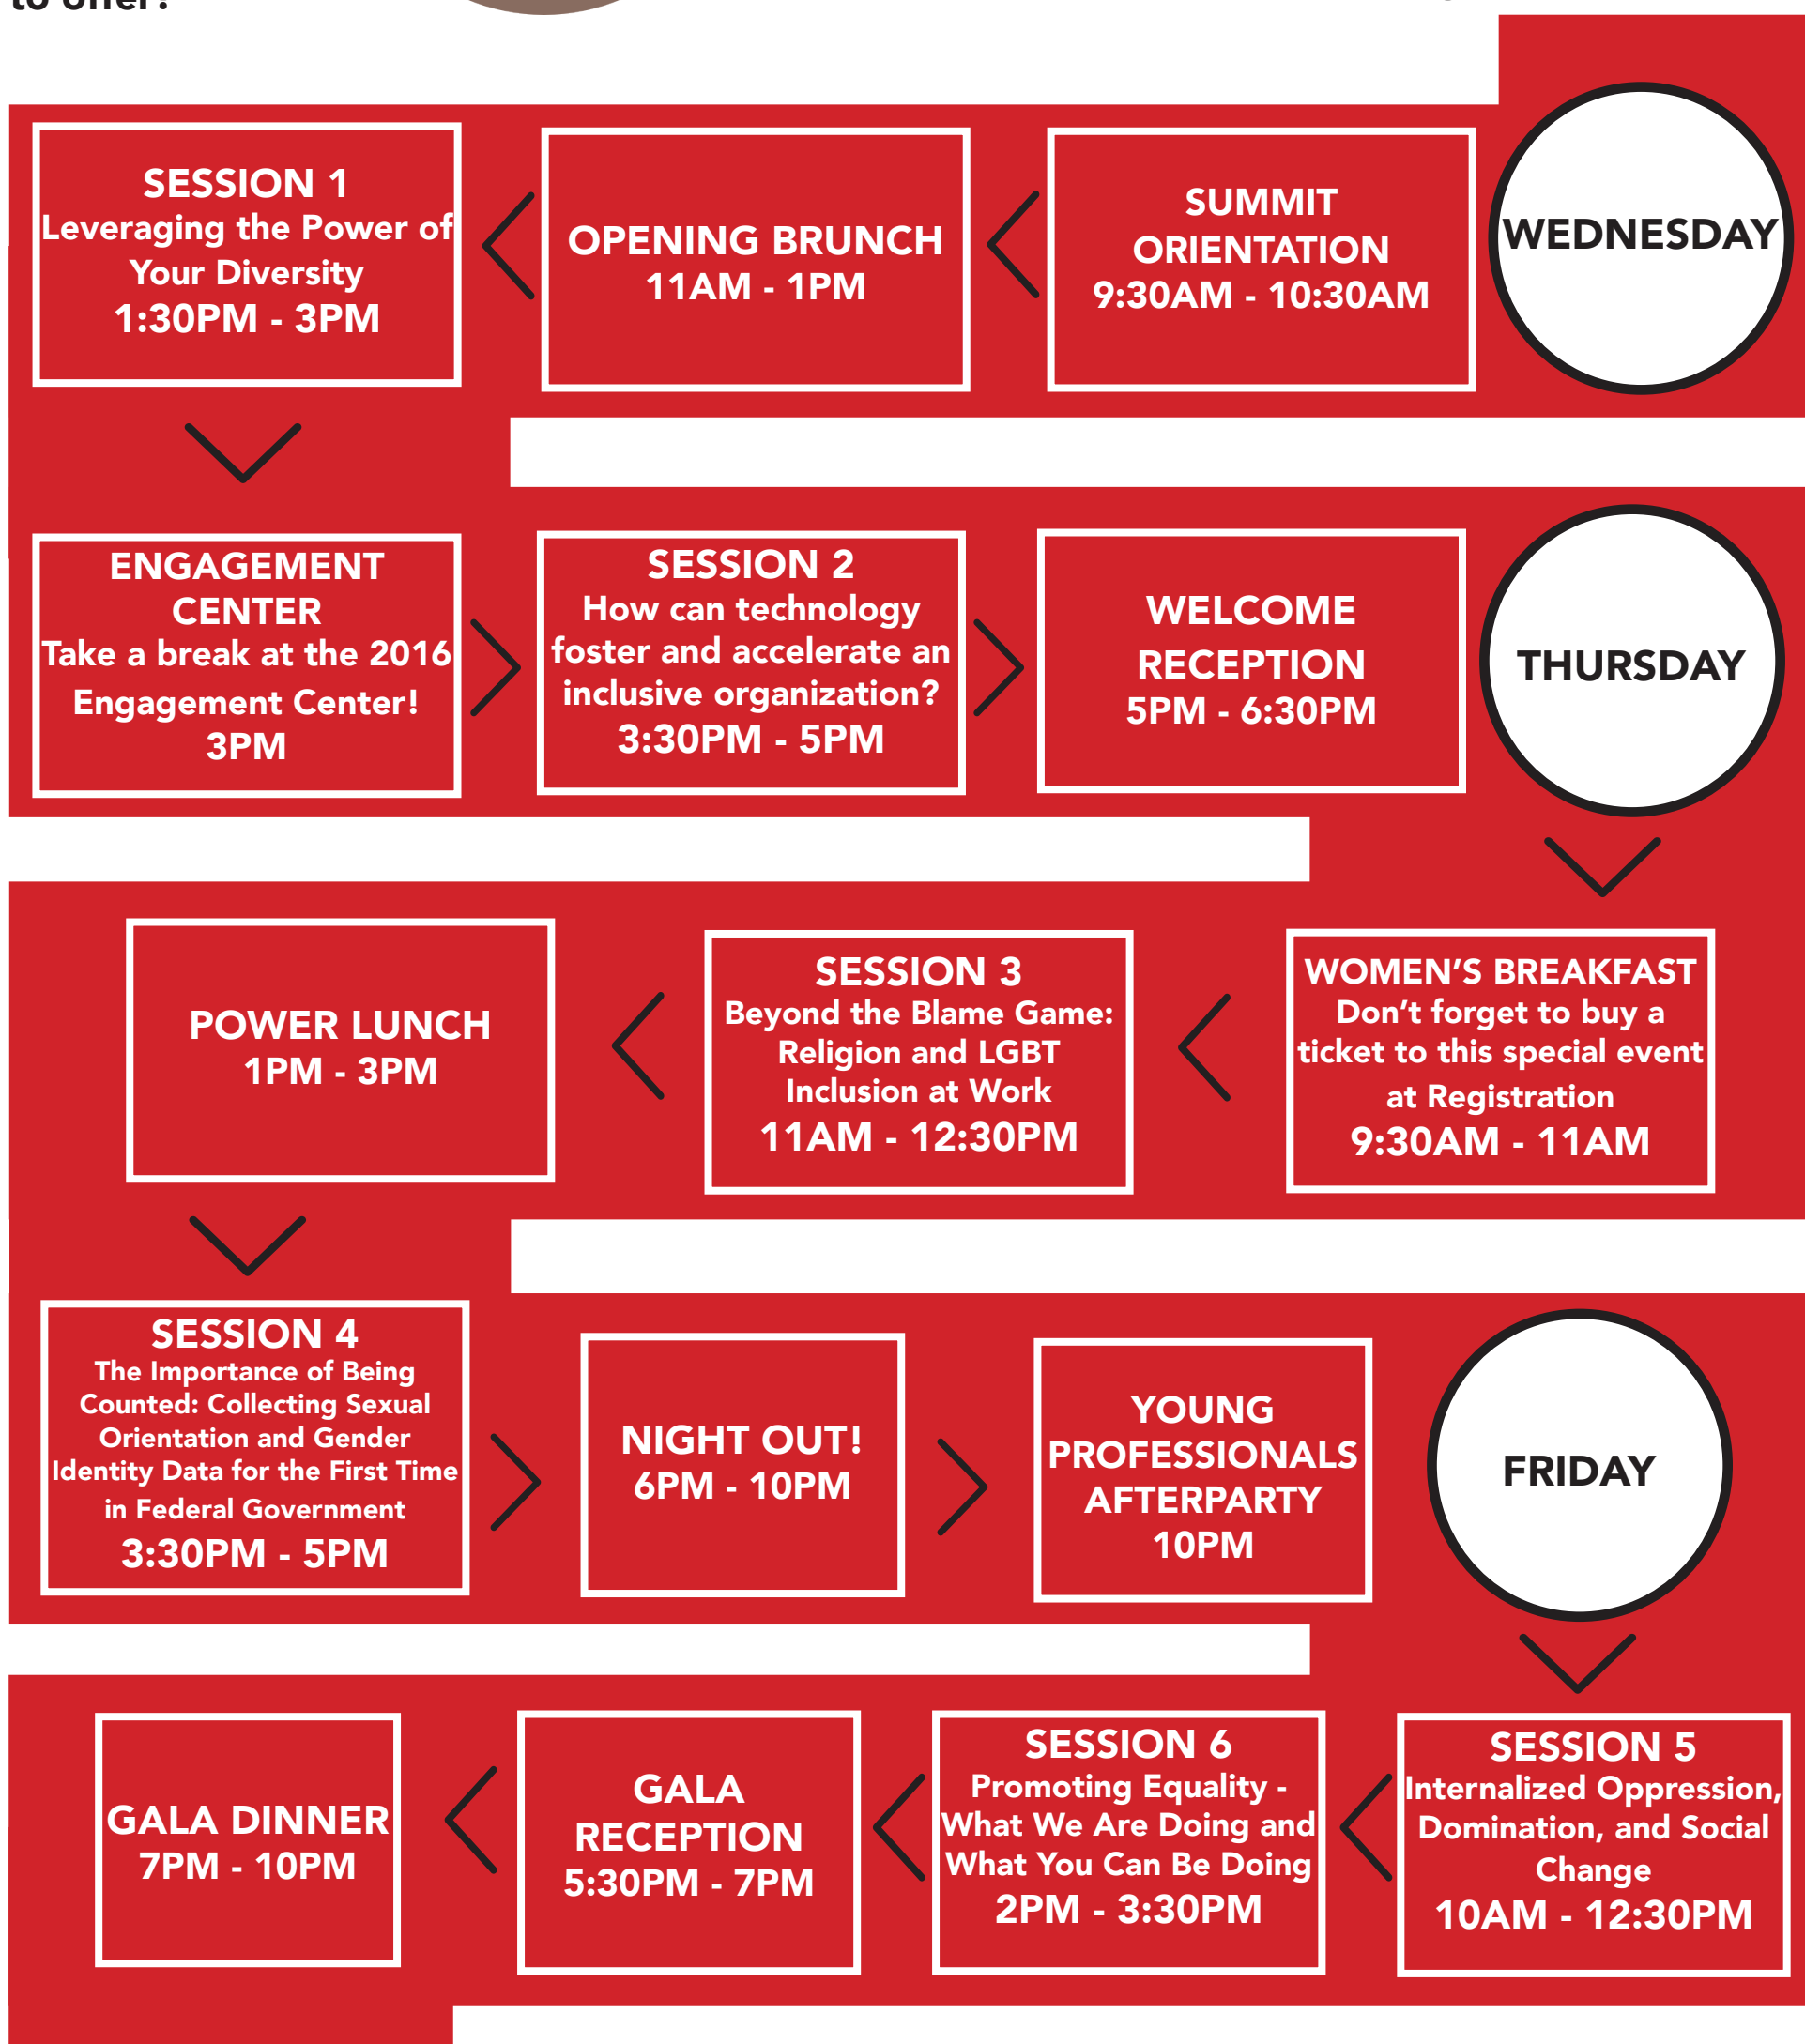

FIRST TIMER TRACK

First time at Summit? This track will make sure you get the most out of your week by featuring all the best Summit has to offer!

OUT & EQUAL
WORKPLACE ADVOCATES

FOLLOW THIS TRACK IF

- This track is for individuals who are attending Summit for the first time.

PLEASE REFER TO YOUR CONVENE APP FOR FULL DESCRIPTIONS AND LOCATIONS OF WORKSHOPS, PLENARIES, NIGHT OUT DETAILS AND TICKETED EVENTS.

START HERE

FINISH! ON TO PHILADELPHIA IN 2017!